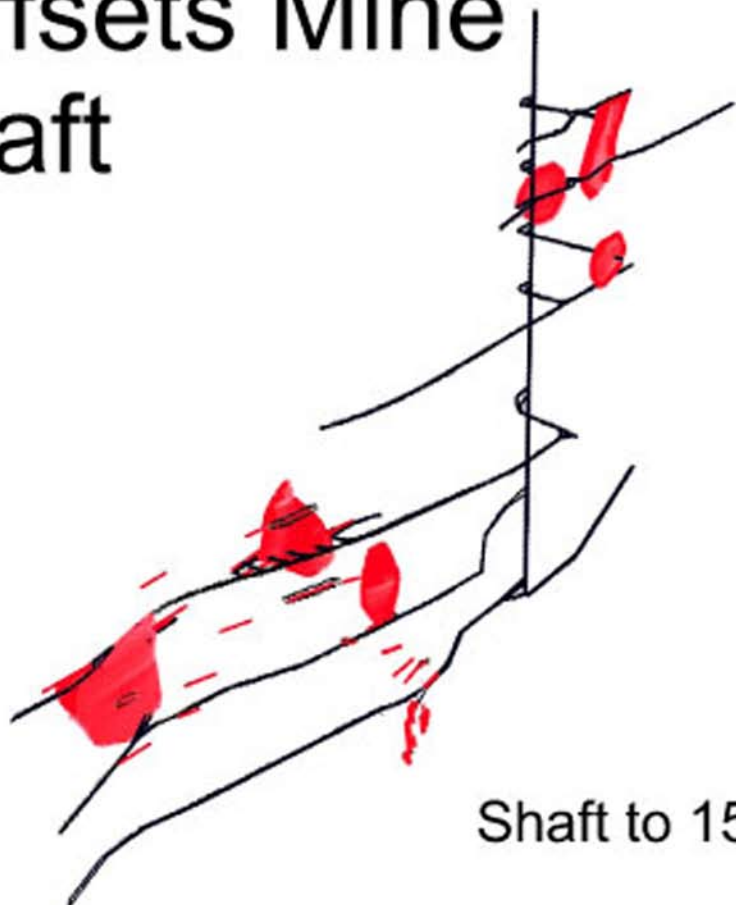

Nickel Offsets Mine No. 1 Shaft

Shaft to 1599 ft